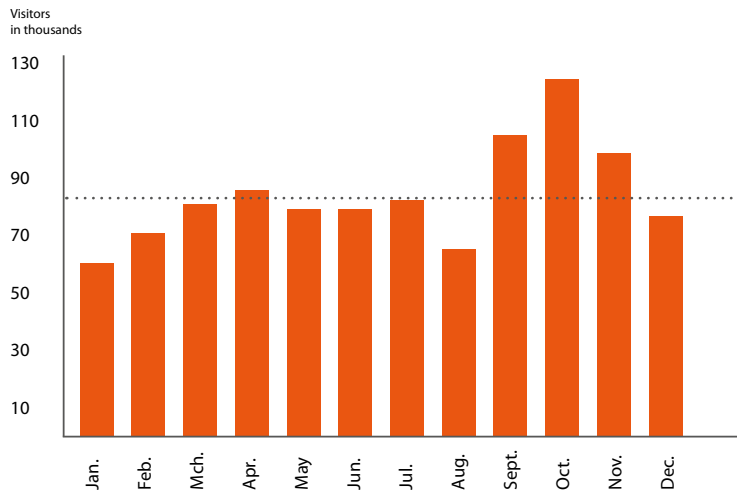

949.548 visitors,
79.000 visitors mounthly

eMove360° Social Media 40,300 Follower

17,000
Followers
7,800
Group members

8,000
Followers

5,000
Followers

14,100
Views

1,500
Followers

eMove360° Digital Hub